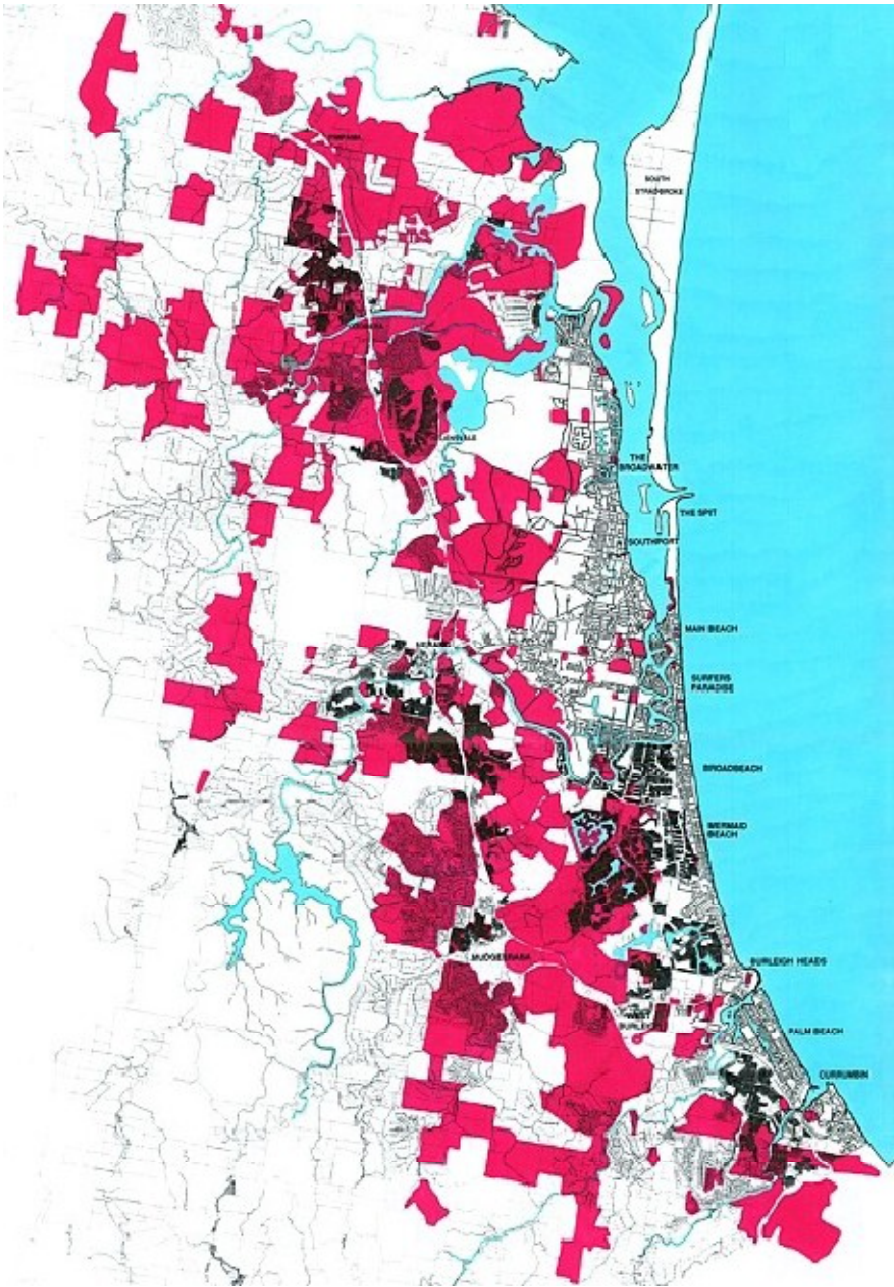

**Burchill VDM Involvement in Gold Coast, Australia  
Highrise Development**

**Burchill VDM Involvement in Gold Coast, Australia  
Broadacre Project Planning and Infrastructure Design**